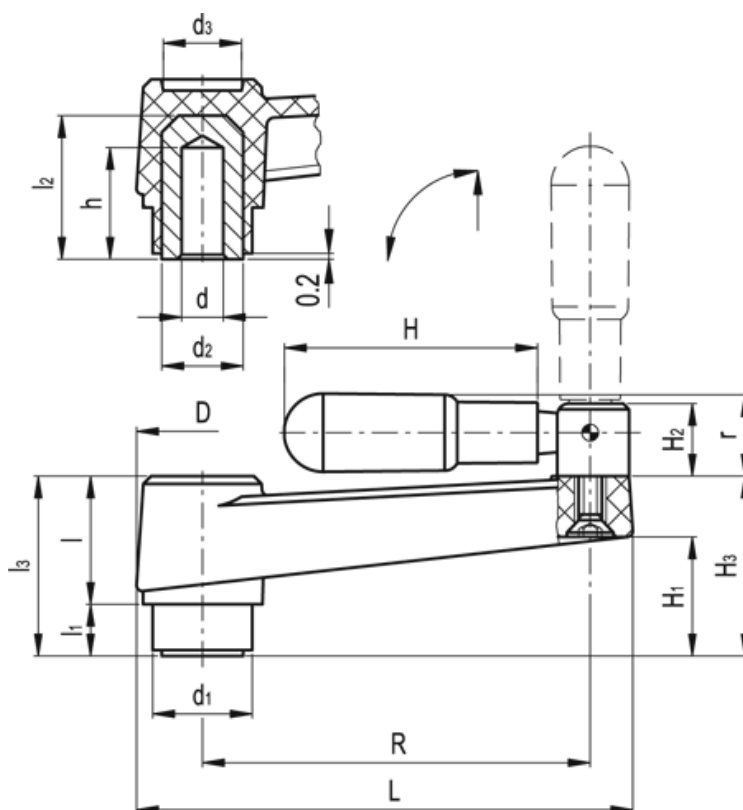

# Data Sheet

Article number: 2301044417  
Description: E+G Crank handle  
MT.130-AT+IR

## Measures

D = 40	H2 = 19	r = 20.5
d1 = 34.0	H3 = 49.5	Weight (g) = 240
d2 = 26	L = 162	
d3 = 25	l = 35	
d H7 = 14	l1 = 14	
H = 65	l2 = 43	
h = 30	l3 = 49	
H1 = 34.0	R = 130	